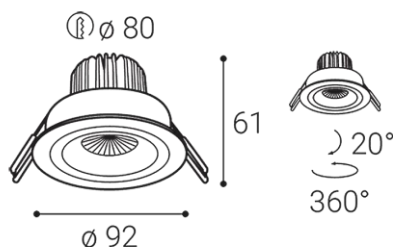

191N, W

Name	191N, W
Code	2160331D
Color	WHITE / RAL 9003
Power	6W ± 10 %
Lumen output	530lm ± 10 %
Color temperature	3000K
Efficacy	88lm/W
Driver	700 mA
Electrical insulation class	III
Voltage / Frequency	220-240V/50-60Hz