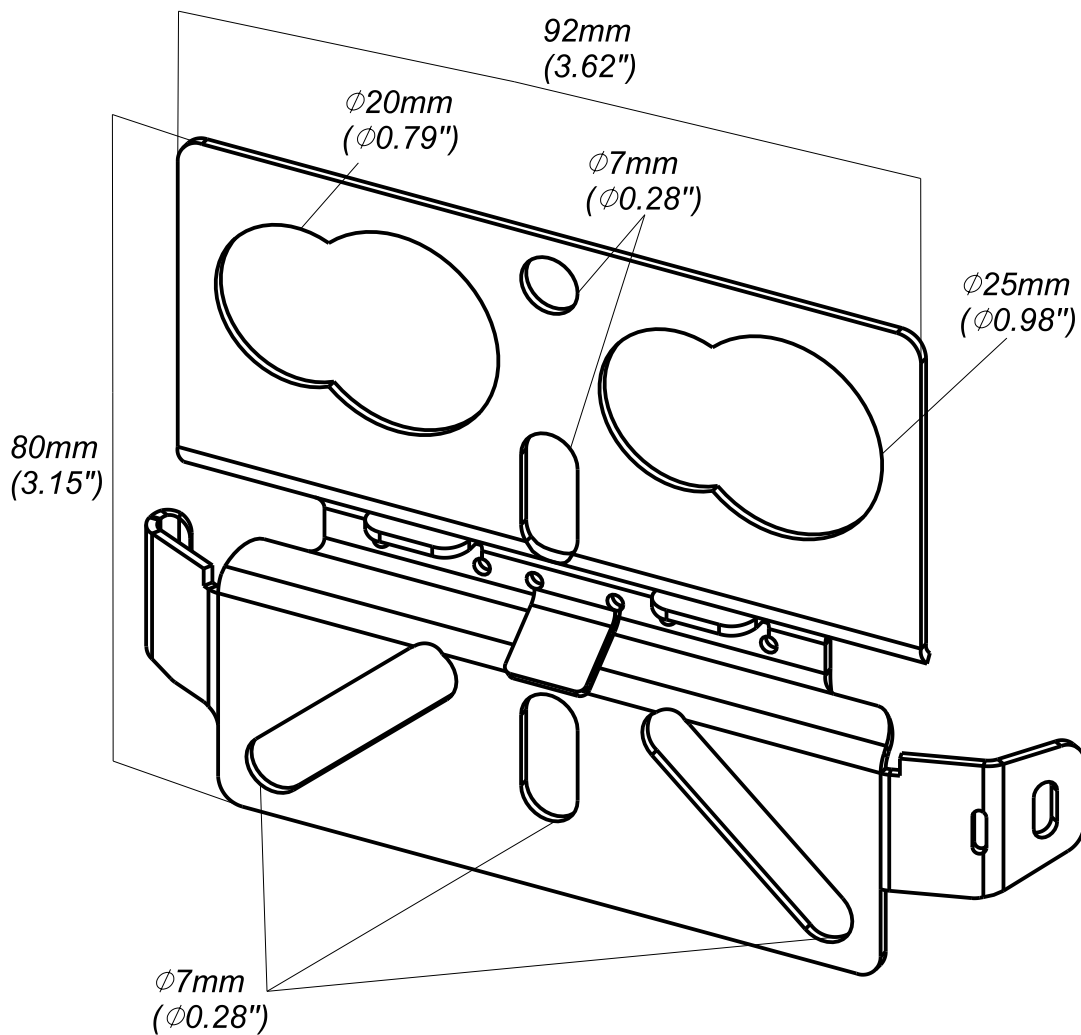

SUPPORT BOITE DE DERIVATION
SBDN DIVERSION BOX SUPPORT

ZM

CABLE
MANAGEMENT

FT0473-10

04 / 18

REF	CODE	POIDS (Kg)	WEIGHT (lb)	EPAISSEUR / THICKNESS (mm) (inch)
SBDN	585 417	0.060	0.132	1.2 (0.05")

Material	Standard
DX 51 D ZM310 MAC	EN 10 346