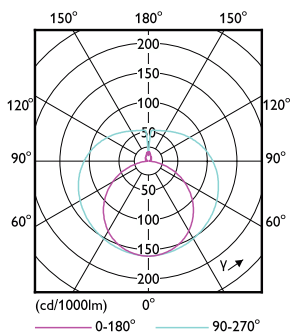

Light Distribution Diagram - CorePro LEDtube 1200mm UO 17.5W 3CCT T8