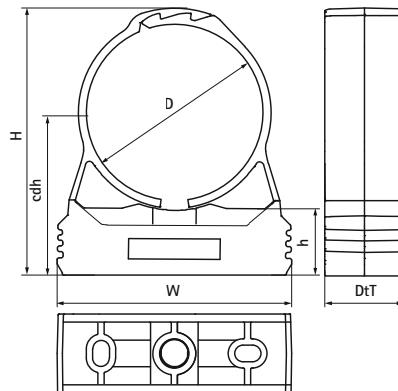

Walraven starQuick® Clamp (Grey) - Ø 71 - 115 mm

(C0507)

for securing conduits and pipes to walls, floors, or ceilings

Features & benefits

- one-part clamp
- clamp closes by applying pressure to the pipe, use hands for full closing
- clamp can be mounted to wall, floor or ceiling by use of two bolts (outer slots) or by using a standard Walraven slide nut (middle hole) and screwing the clamp on a threaded rod
- for outdoor use and installations in swimming pool environments, chemical factories, zinc factories, etc.
- material: modified PA6 (polyamide), grey (according to RAL 7035)
- resistant to UV, ageing, oil and petrol
- no corrosion, recyclable, halogen free
- temperature resistance from approx. -40 °C to approx. +90 °C (constant); short to approx. +130 °C

Product Number	Fixing Slot	Fixing Hole	Total Height	Total Width	Total Depth	Clamp Center Distance Height	Height	Connection Thread	Maximum Allowed Load Faz
Reference letter	FS	FH	H	W	DtT	cdh	h	G	Fa,z
Unit description	mm	mm	mm	mm	mm	mm	mm		N
08541075	13x8,3	10,5	122	105	39	75	25,2	None	650
08541090	13x8,3	13	139	115	39	85	24,5	None	730
08541110	15x10,5	13	173	145	39	105	28,1	None	1,200