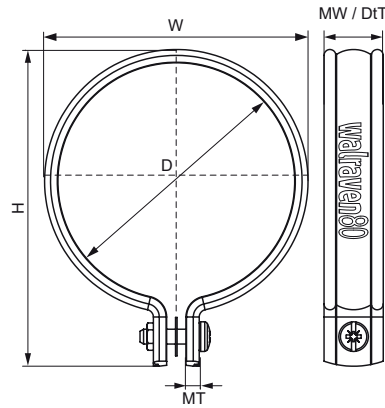

Walraven PVC Pipe Clamp Heavy Grey

(C20053)

for plastic and rain water pipes

Features & benefits

- one-part clamp
- for fixing of PVC rain water pipes
- for fixing of PVC pipe
- material: hard PVC (polyvinylchloride), heavy grey
- UV-stabilized

Product Number	DN	Connection Thread	Material Width	Material Thickness	Total Height	Total Width	Total Depth	Maximum Allowed Load Faz
<i>Reference letter</i>	<i>D</i>	<i>G</i>	<i>MW</i>	<i>MT</i>	<i>H</i>	<i>W</i>	<i>DtT</i>	<i>F_{0,2}</i>
<i>Unit description</i>			<i>mm</i>	<i>mm</i>	<i>mm</i>	<i>mm</i>	<i>mm</i>	<i>N</i>
1370110	DN 100	None	20	6.00	120	138	20	1,360
1370125	DN 100	None	20	6.00	135	153	20	1,360
1370160	DN 150	None	20	6.00	20	170	188	1,360