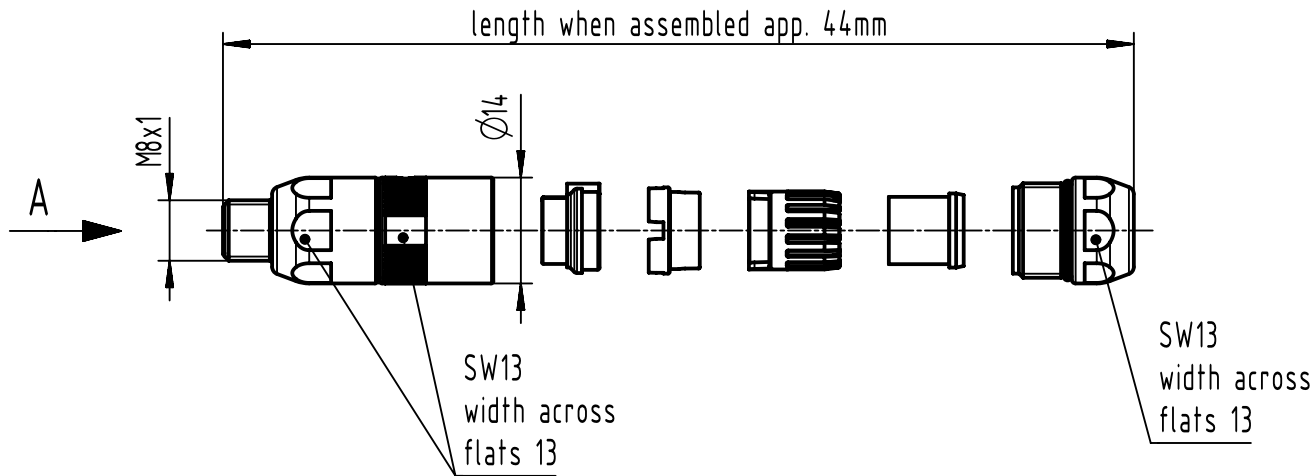

1 2 3 4 5 6

A

B

C

D

A (2:1)
contact face acc. to
IEC 61076-2-114

conductor cross section	AWG22
cable outside diameter	6.2 - 6.8mm

	All rights reserved Department EL PD	All Dimensions in mm Original Size DIN A4		Scale 1:1	Free size tol.	Ref. Sub.
		Created by BUSSMANN	Inspected by FRIESENH	Standardisation	Date 2023-05-26	State Final Release
HARTING D-32339 Espelkamp		Title M8-CC-IDC-4P-DCOD-M-STR-SHLD			Doc-Key / ECM-Nr. 100778426/UGD/001/C 500000245195	
		Type TB	Number 21021851405		Rev. C	Page 1/1