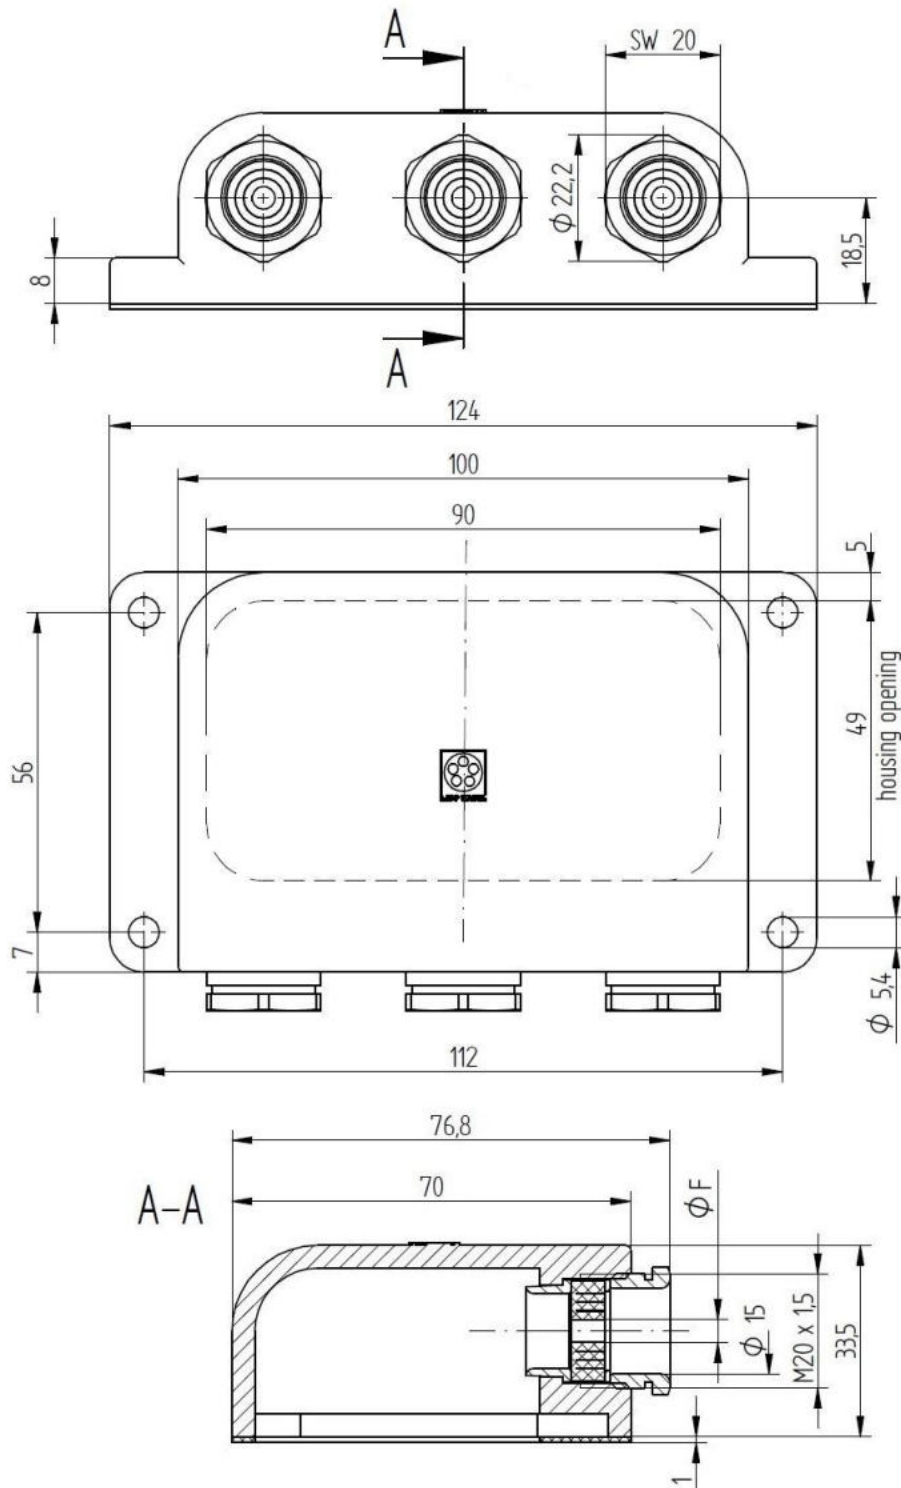

SKINDICHT® SE-M 230

Article No.	ØF Incised sealing ring [mm]
52108050	4 / 7 / 10 / 13