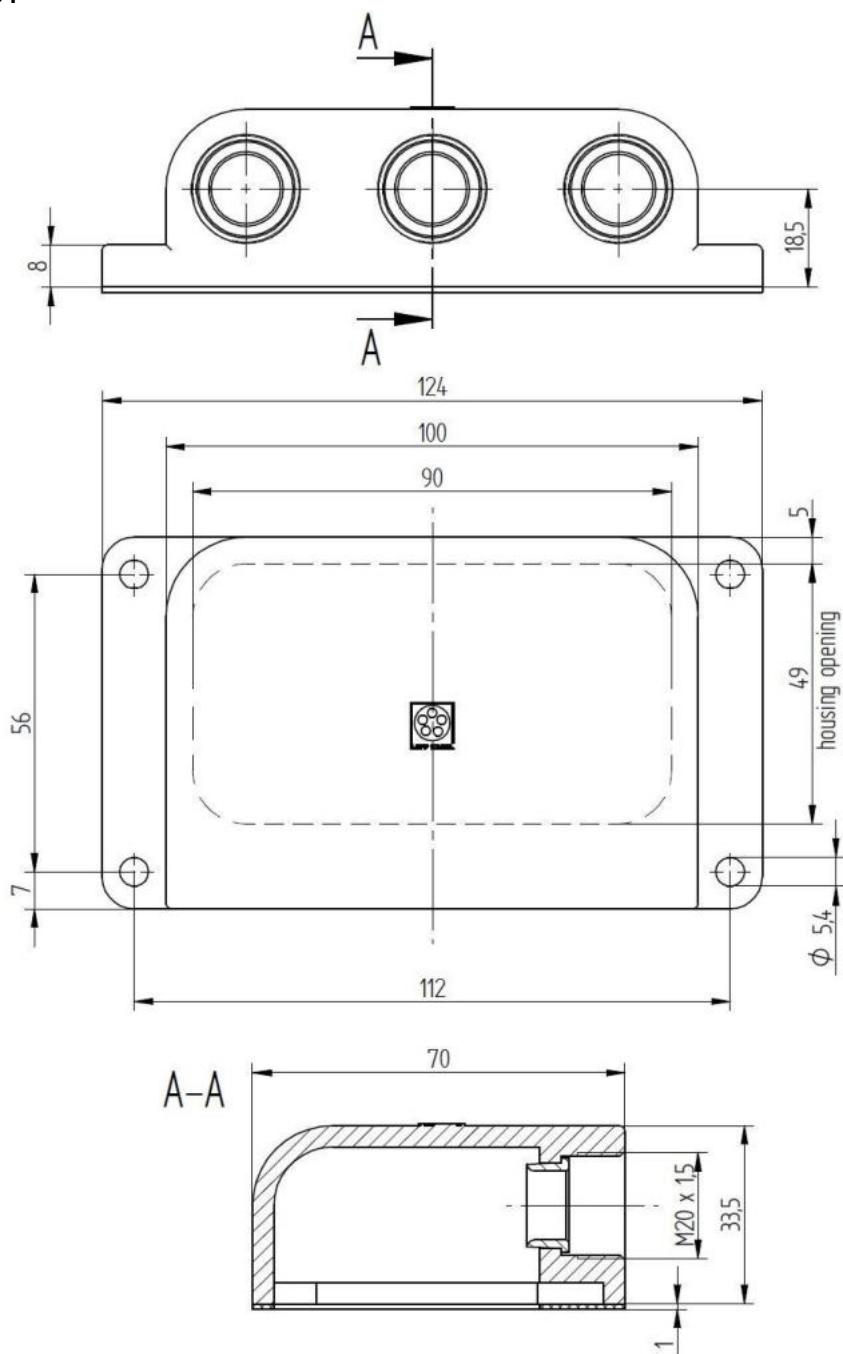

52108040	DATA SHEET	
Valid from: 03.07.2018	SKINDICHT® SE-M 220 / 320	

SKINDICHT® SE-M 230 without E+D

Article No.: 52108051

Dimension units: **mm**

For more information please see our current catalogue. Please do not hesitate to contact our laboratory if there are any questions regarding resistance against aggressive agents and special oil.

Creator: V.Charcenko /PDP Released: DAMU1/PDP	Document: DB52108040EN Version: 02	Page 5 of 5