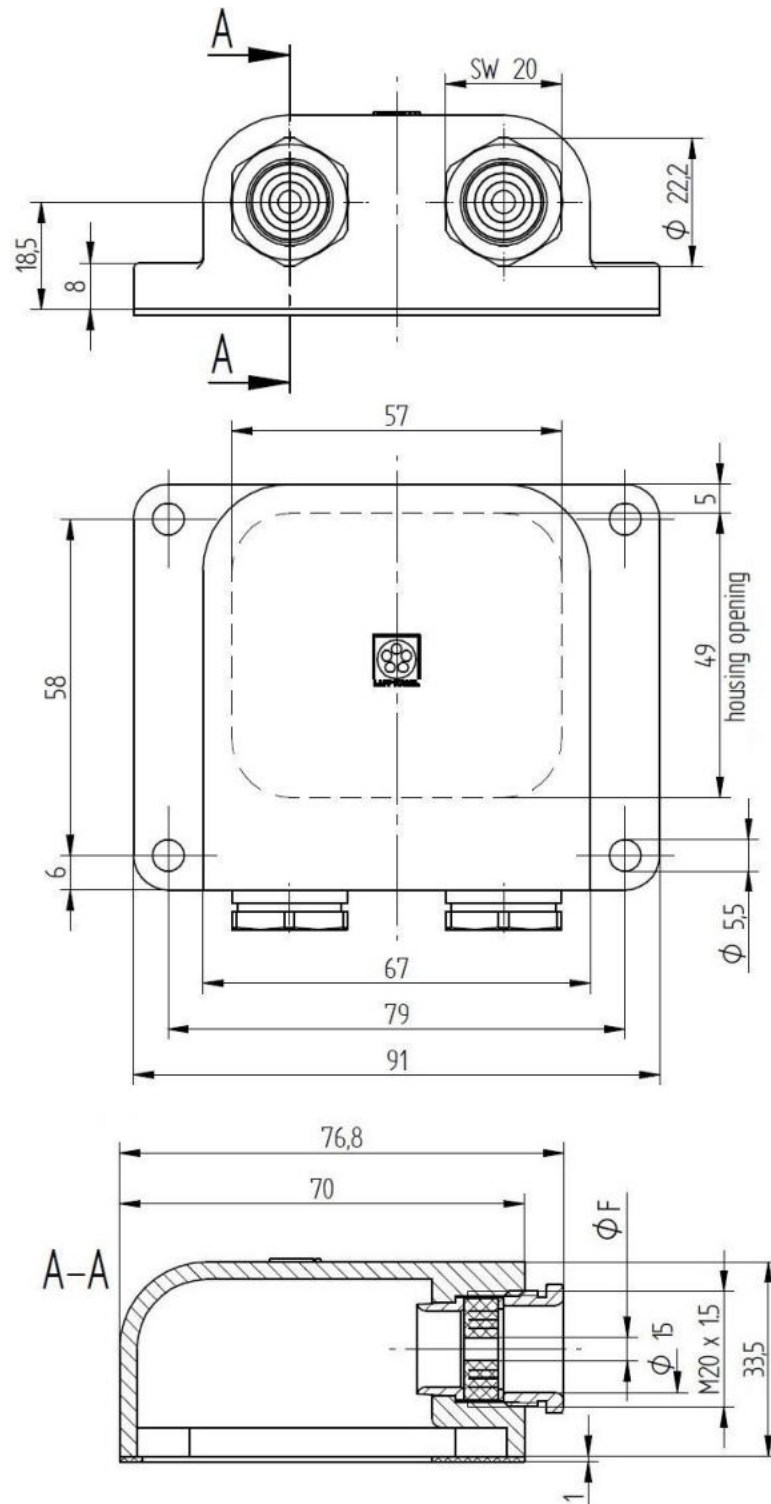

SKINDICHT® SE-M 220

Article No.	ϕF Incised sealing ring [mm]
52108040	4 / 7 / 10 / 13