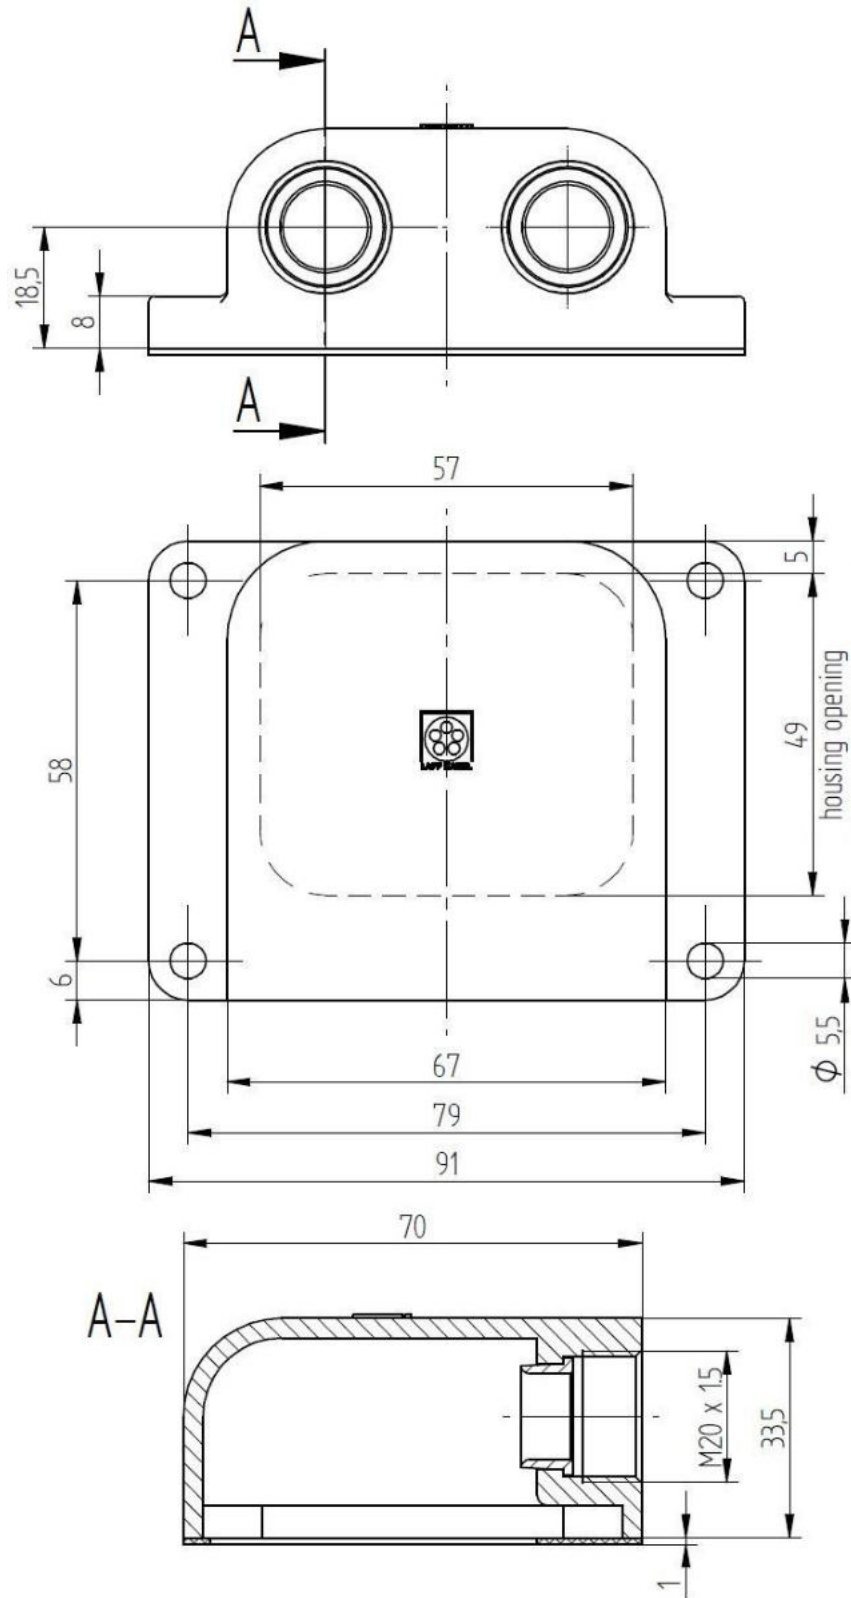

### Technical features:

Connecting thread	M20x1,5 acc. to EN 60423
Temperature range	-20 °C up to +80 °C
Protection class	IP55 acc. to EN 60529
Surface	structured finish, colour RAL 7001
Design	SE-M 220 with 2 cable entries SE-M 320 with 3 cable entries SE-M 220 without sealing ring and compression screw SE-M 320 without sealing ring and compression screw

## SKINDICHT® SE-M 220

Article No.	$\phi F$ Incised sealing ring [mm]
52108040	4 / 7 / 10 / 13

## SKINDICHT® SE-M 230

Article No.	ØF Incised sealing ring [mm]
52108050	4 / 7 / 10 / 13

52108040	<b>DATA SHEET</b>	
Valid from: 03.07.2018	SKINDICHT® SE-M 220 / 320	

**SKINDICHT® SE-M 220 without E+D**

Article No.: 52108041

Dimension units: **mm**

Creator: V.Charcenko /PDP Released: DAMU1/PDP	Document: DB52108040EN Version: 02	Page 4 of 5
--	---------------------------------------	-------------

52108040	<b>DATA SHEET</b>	
Valid from: 03.07.2018	<b>SKINDICHT® SE-M 220 / 320</b>	