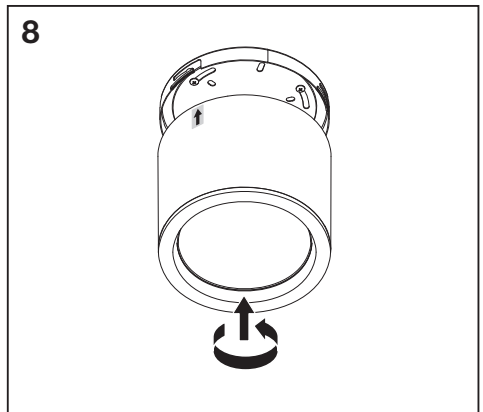

DOWNLIGHT COMFORT FRAME