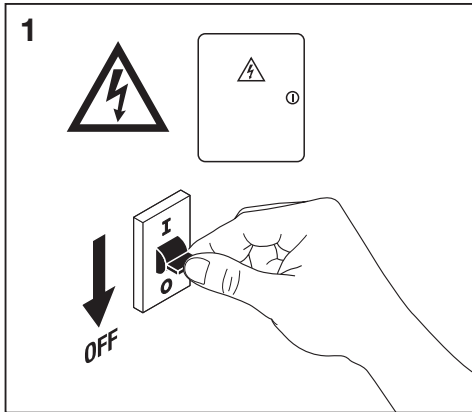

DOWNLIGHT COMFORT FRAME