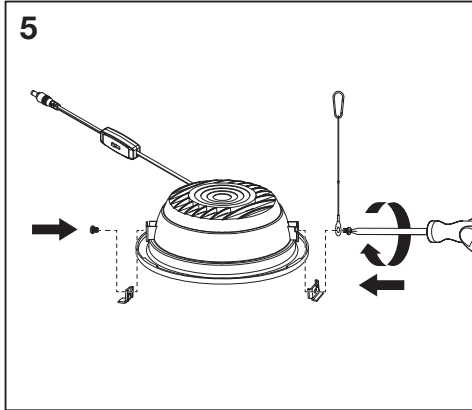

DOWNLIGHT COMFORT FRAME