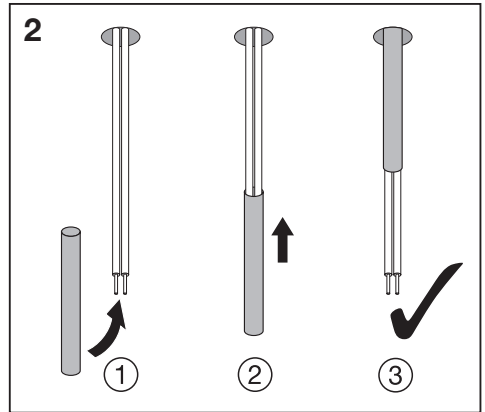

DOWNLIGHT COMFORT FRAME