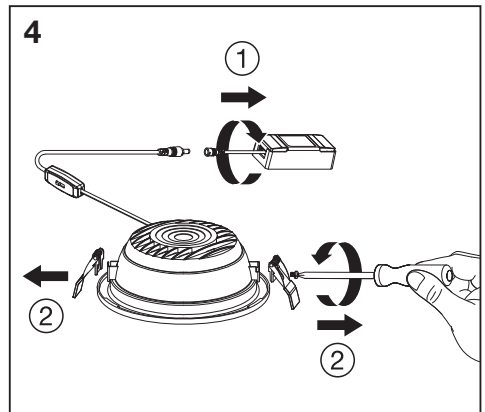

DOWNLIGHT COMFORT FRAME