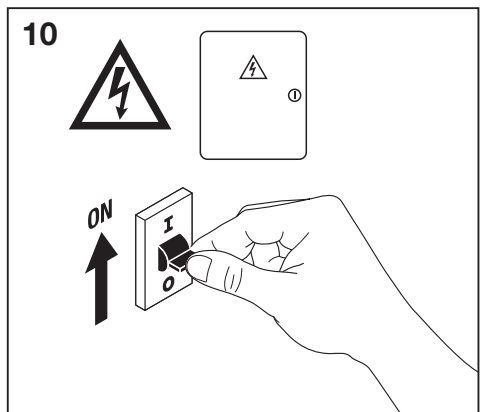

DOWNLIGHT COMFORT FRAME