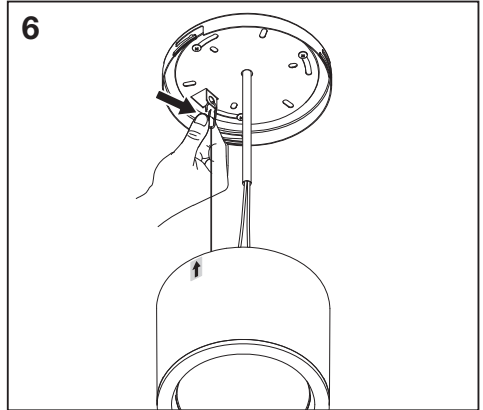

DOWNLIGHT COMFORT FRAME