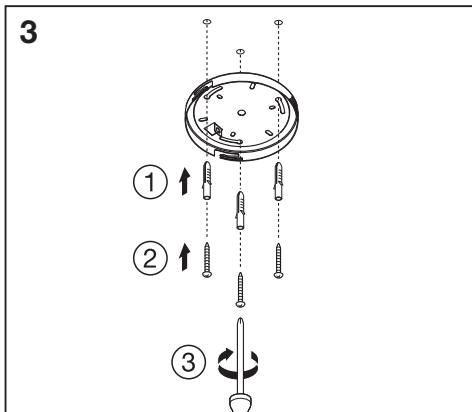

DOWNLIGHT COMFORT FRAME