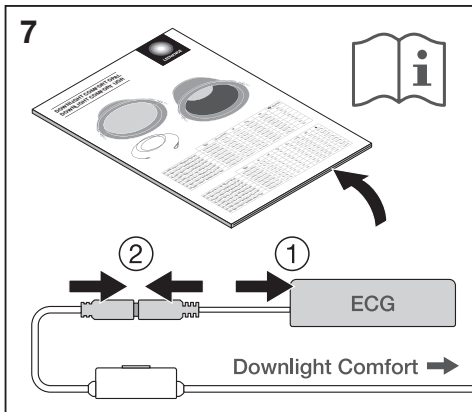

DOWNLIGHT COMFORT FRAME